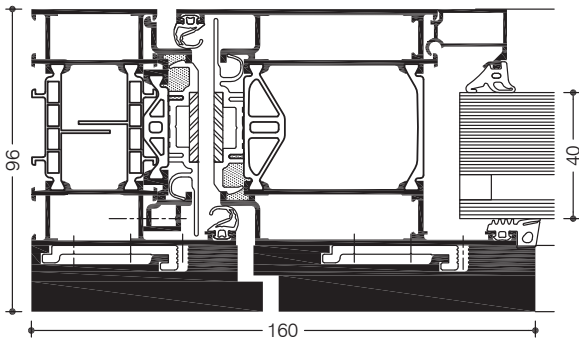

» WICSTYLE
Door systems
Bullet resistance

Following the WICONA Unisys principle, the bullet-resistant version of the WICSTYLE aluminium doors was developed from the the WICSTYLE evo range.

The design construction of the WICSTYLE evo standard door is expanded using surface-mounted aluminium profiles to offer protection against firearms. The appearance of the doors fronts which are protected in this way remain visually unchanged compared with standard version. There is no change to the manufacturing process either, so no additional time is required.

Naturally, the door must be supplemented with multipoint locks and suitable bullet-resistant glazing.

WICSTYLE 75 evo in class FB4

System test results / CE product pass in accordance with DIN EN 14351-1

See classification of the respective WICSTYLE door series