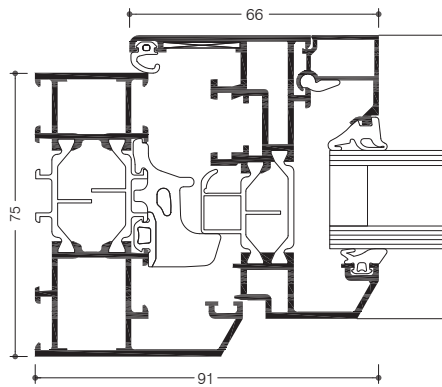

» WICLINE 65 evo / 75 evo Classic design

Bevelled profile contours and overlapping sashes are characteristic for the aluminium door series WICSTYLE evo in a classic design. This design underlines a style which is often requested for residential architecture. Ideal for new building and for energetic renovations alike.

System test results / CE product pass in accordance with DIN EN 14351-1:2006+A1:2010

Air permeability:	Class 4
Watertightness:	E900
Resistance to wind load:	Class C5/B5
Acoustic performance:	$R_w (C; C_{tr}) = 47 (-1; -4)$ dB
Operating forces:	Class 1
Load bearing capacity of safety devices:	Fulfilled
Mechanical strength:	Class 4
Repeated opening/closing:	Class 3 (20 000 cycles)
Corrosion resistance of the fittings:	Class 5
Burglar resistance:	RC1N, RC2N, RC2, RC3
Quality assurance:	Certified according to ISO 9001:2008
Environmental management:	Certified according to ISO 14001