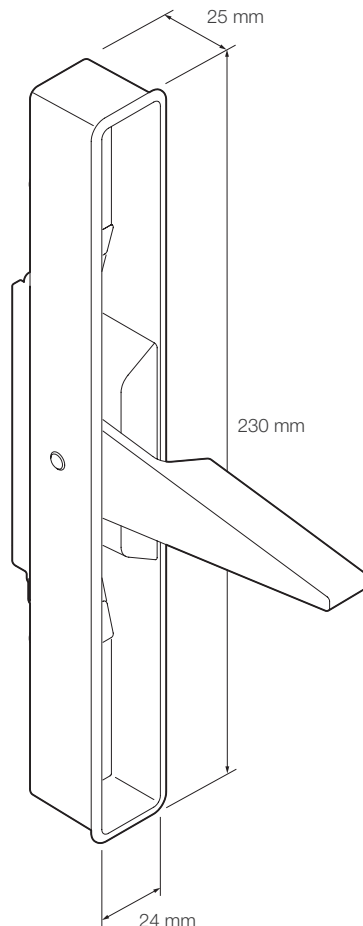

Award winning solution

The window handle is hidden in the sash, adding to the harmonious appearance of the window.

This innovative design idea was awarded a prize from the international expert juries at both the **iF DESIGN AWARD 2018**, the **Red Dot Design Award 2018** and the **GERMAN DESIGN AWARD 2019**.

The iF DESIGN AWARD 2018 was received in the "Product" discipline, "Building Technology" category. This award is presented once a year by the oldest independent design institution in the world, the iF International Forum Design GmbH in Hanover.

The concealed window handle also won the German Design Award 2019 and the Red Dot Award: Product Design 2018. The expert panel awards the internationally recognised quality symbol only to products which demonstrate convincing design quality. The Red Dot Award: Product Design therefore represents one of the most noted evaluation procedures for creative design and innovation.

Locked position (0°)