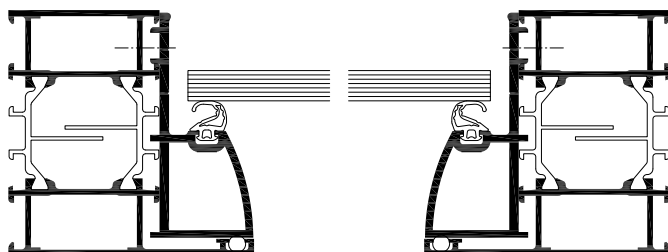

**Technical performance:****Profile technology:**

- High quality profile system in symmetric design
- For single and double leaf hinged doors
- For inward and outward opening
- For glass doors with 8 mm or 10 mm glass
- Fanlights, lateral glazings fixed or opening

**Fittings:**

- Fittings for standard glass doors with 45 kg or 55 kg leaf weight