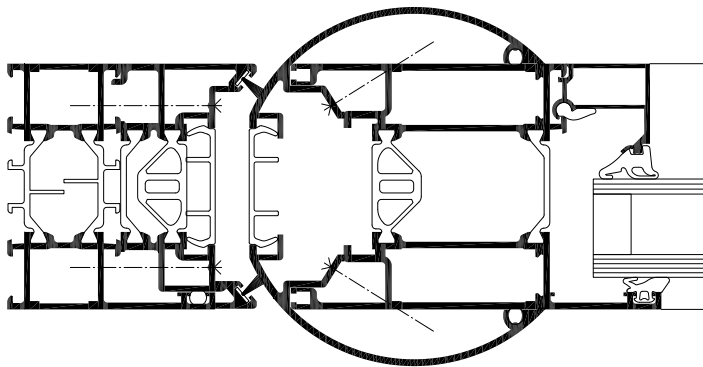

WICSTYLE 65 evo

Double action door

The WICSTYLE 65 evo serie offers two profile options for single and double sash doors with double action fitting. Both versions are based on the standard door serie and can perfectly be combined with it.

With round profile, fulfils also the finger protection requirements

Flush surface door

Technical performance:

Profile technology:

- High insulation multi-chamber system in symmetric design, quality assured thermal insulator connection
- For single and double leaf double action doors
- For glass or panels with infill thickness from 3 mm to 50 mm
- Various threshold profiles, also barrier free
- Fanlights, lateral glazings fixed or opening in combination with WICLINE evo window series

Fittings:

- With overhead door closer
- With floor spring*
- Leaf sizes (w x h): 1300 mm x 2300 mm
- Max. leaf weight: until 160 kg

Additional designs:

- Integration frame for stick façades

*on demand