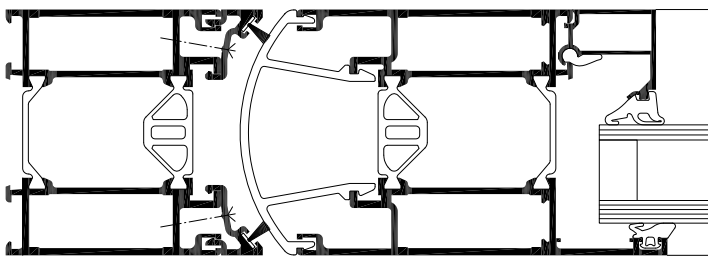

WICSTYLE 65 evo

Double action door

The WICSTYLE 65 evo serie offers two profile options for single and double sash doors with double action fitting. Both versions are based on the standard door serie and can perfectly be combined with it.

With round profile, fulfils also the finger protection requirements

Flush surface door

Technical performance:

Profile technology:

- High insulation multi-chamber system in symmetric design, quality assured thermal insulator connection
- For single and double leaf double action doors
- For glass or panels with infill thickness from 3 mm to 50 mm
- Various threshold profiles, also barrier free
- Fanlights, lateral glazings fixed or opening in combination with WICLINE evo window series

Fittings:

- With overhead door closer
- With floor spring*
- Leaf sizes (w x h): 1300 mm x 2300 mm
- Max. leaf weight: until 160 kg

Additional designs:

- Integration frame for stick façades

*on demand